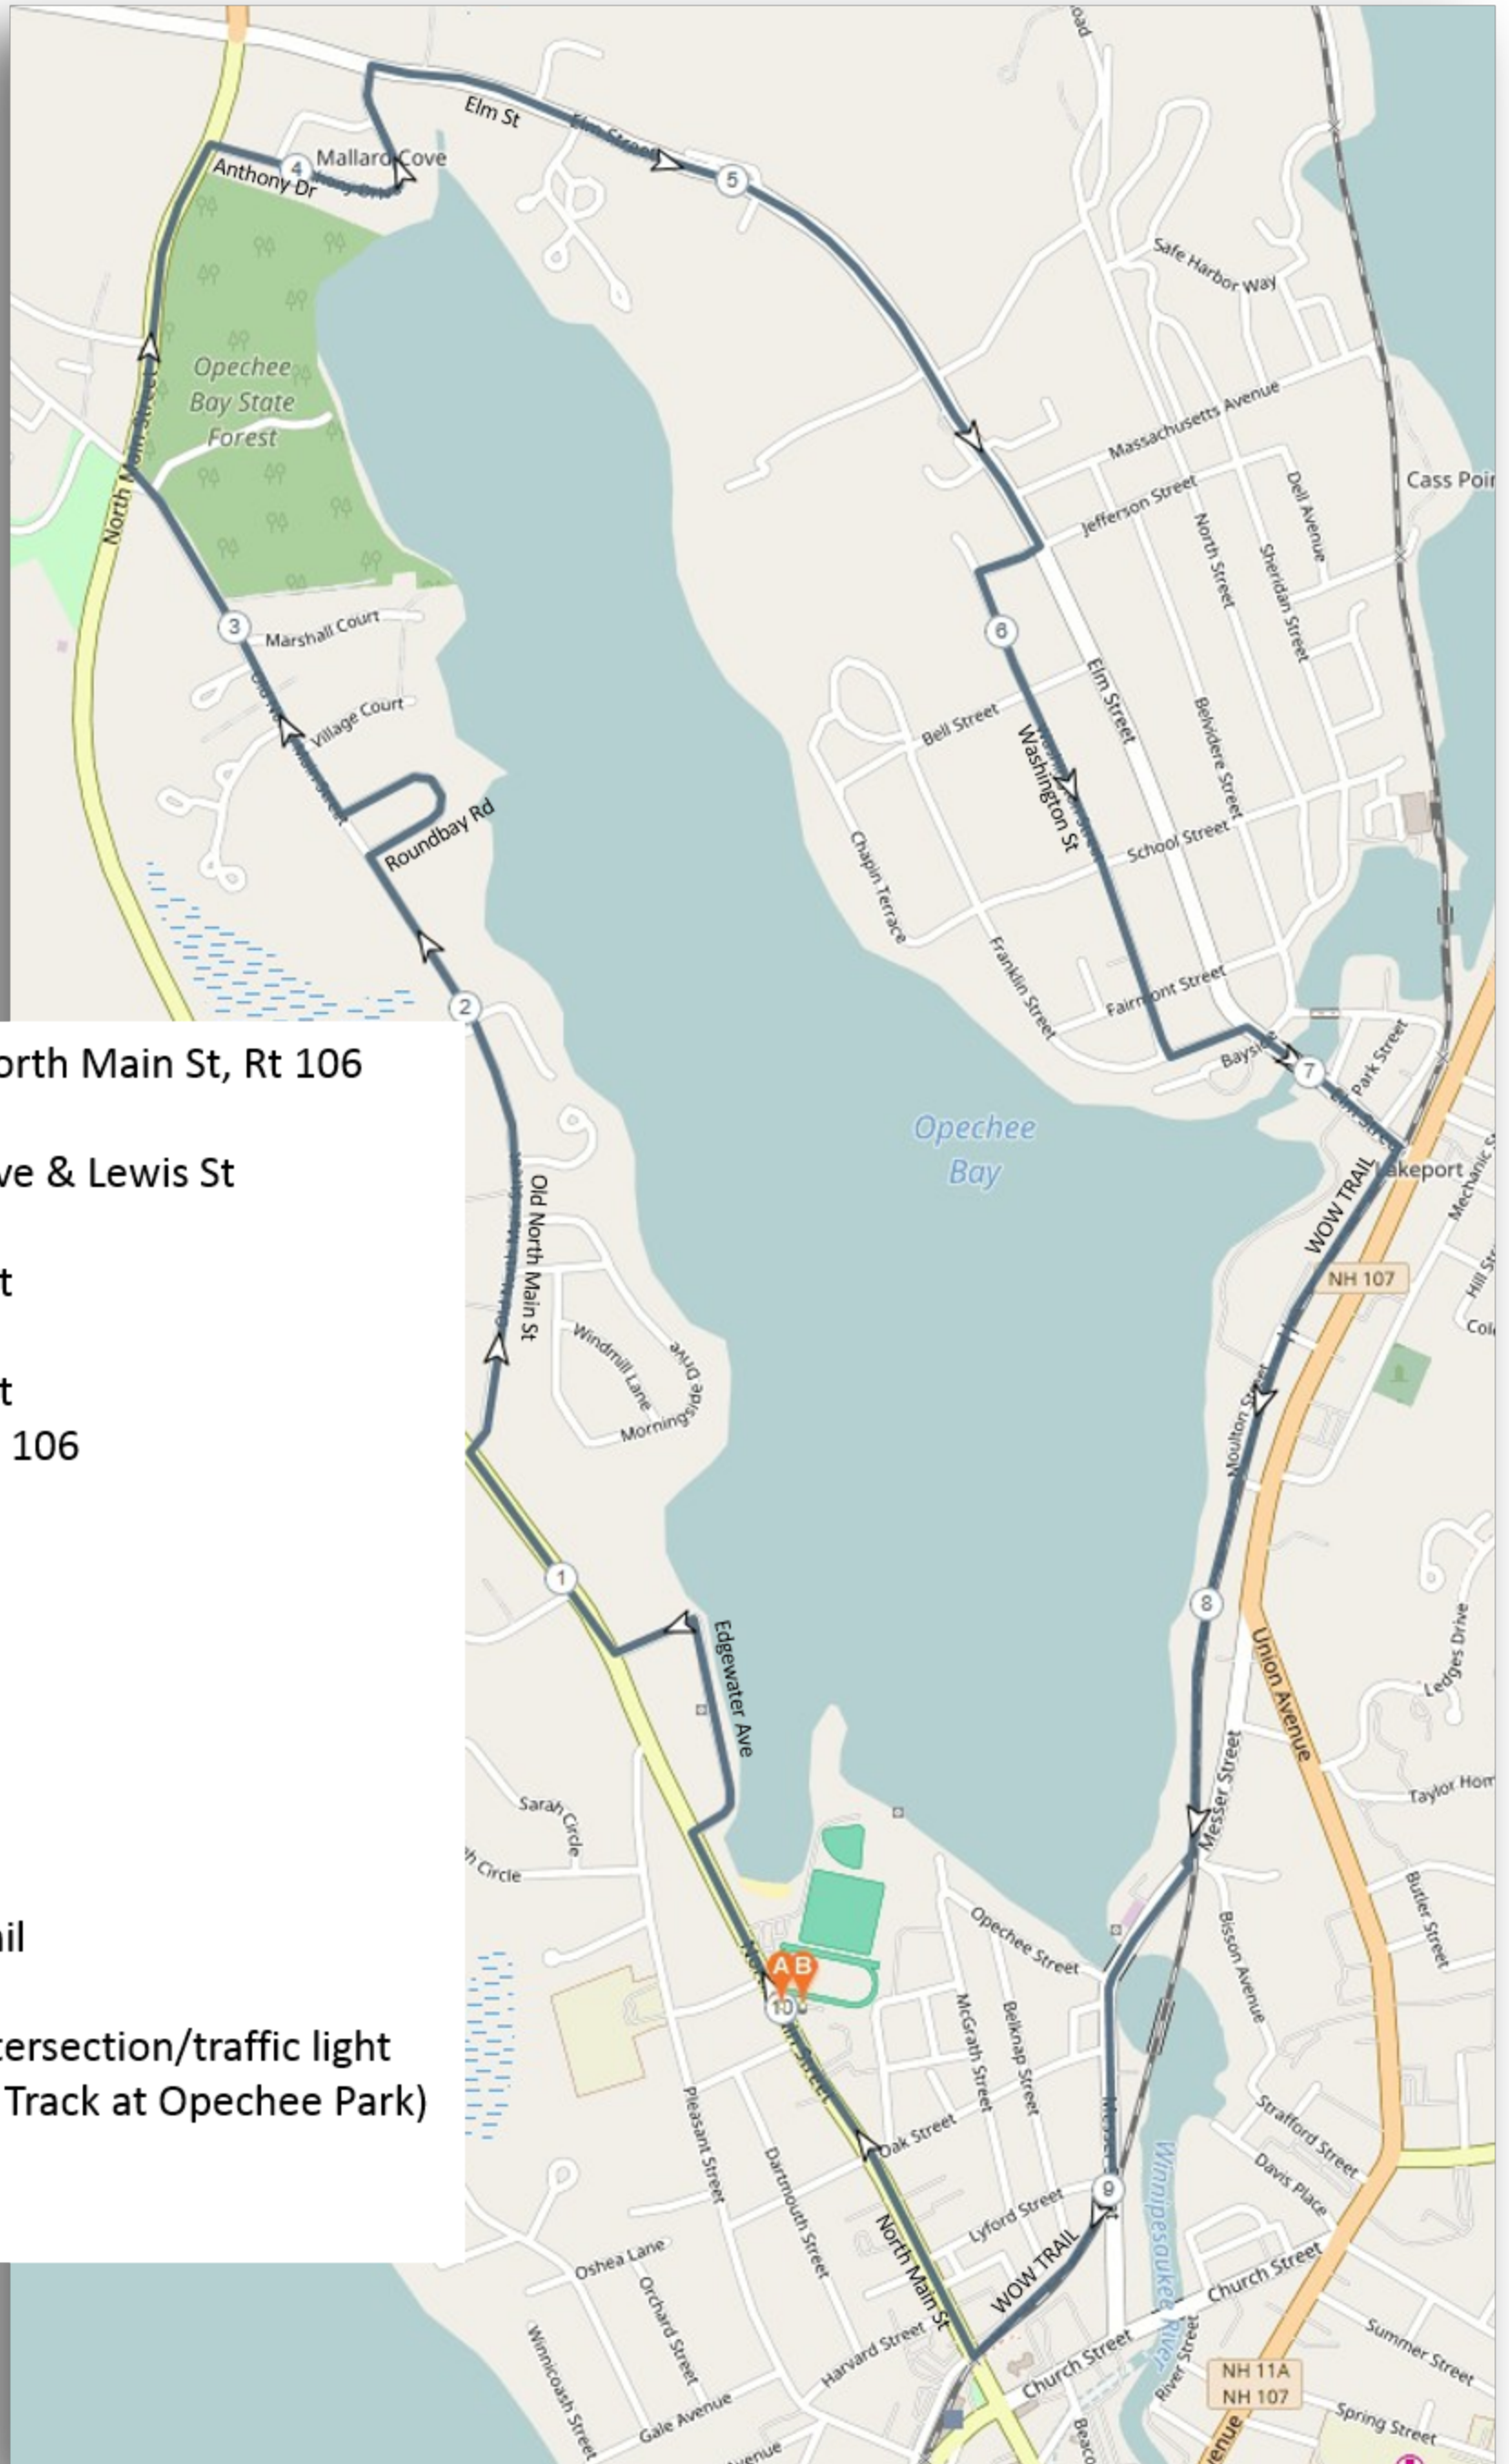

The Runaway Pumpkin 10K

Start – Smith Track area North Main St, Rt 106
Right on Busiel St
Continues to Edgewater Ave & Lewis St
Right on North Main St
Right on Old North Main St
Right on Roundbay Rd
Right on Old North Main St
Right on North Main St, Rt 106
Right on Anthony Dr
Right on Elm Street
Right on Jefferson St
Left on Washington St
Left on Franklin St
Right on Elm Street
Right onto WOW Trail
Right onto Messer St
Slight Right onto WOW Trail
Right on North Main
Straight through Oak St intersection/traffic light
Right to Finish Line (Smith Track at Opechee Park)